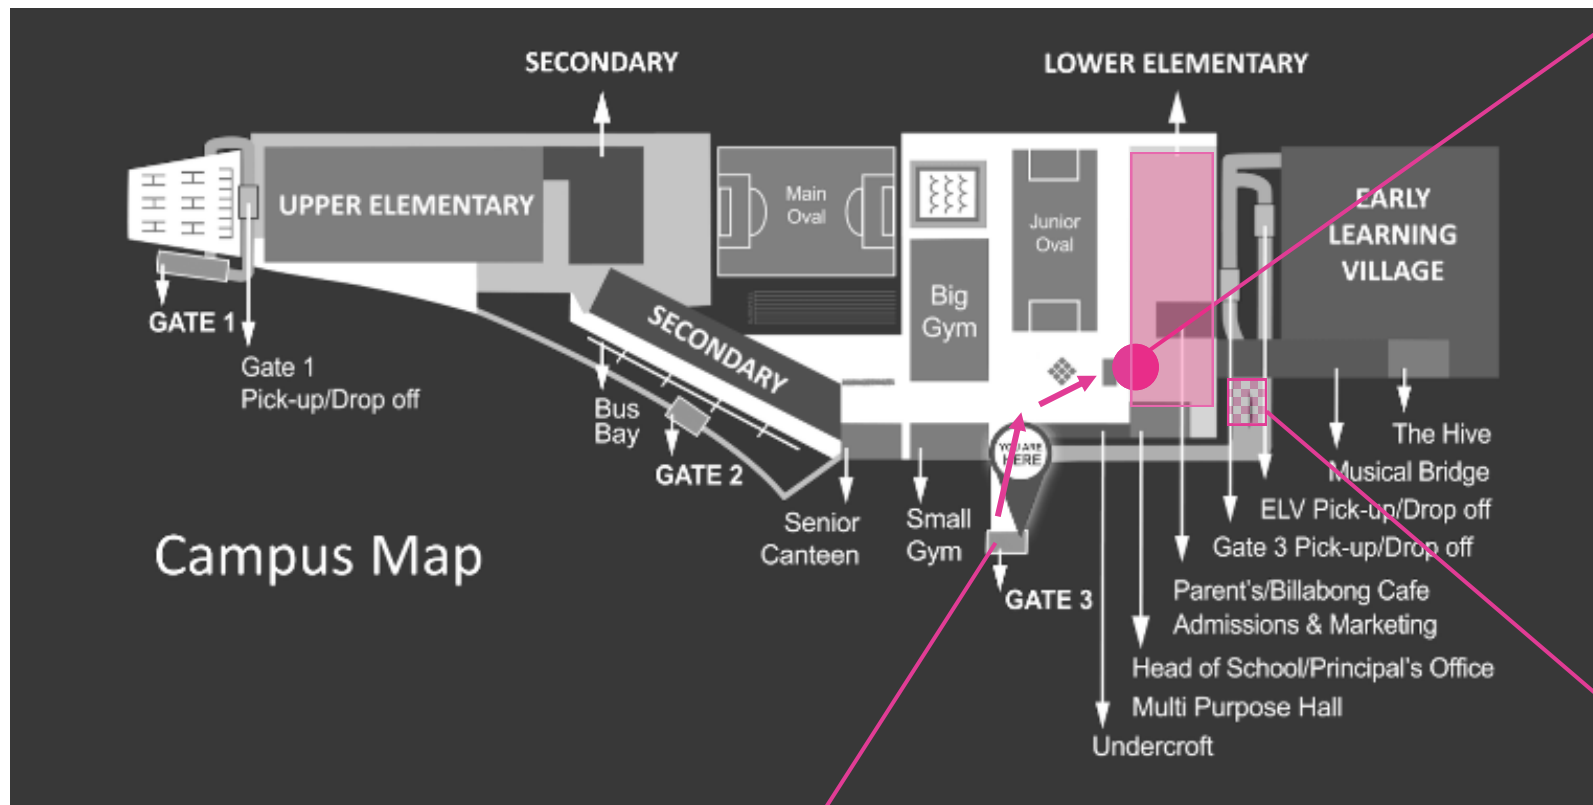

Australian International Girls Choir Open Day - Australian International School

AUSTRALIAN INTERNATIONAL GIRLS CHOIR

Australian International School, 1 Lorong Chuan, Singapore 556818

Enter via Gate 3 and arrive to the Lower Elementary Music Rooms (D Block) on Level 2. Basement car parking is also accessible from Gate 3; turn left to access the D4 lift to Level 2. Further details regarding parking and public transport options are available here: <https://www.ais.com.sg/our-location/>.

Please arrive to the Lower Elementary Music Rooms in D Block.

Campus Map

Enter via Gate 3

Parking is available in the basement carpark to the left, accessible from Gate 3. Then take the D4 lift to Level 2.