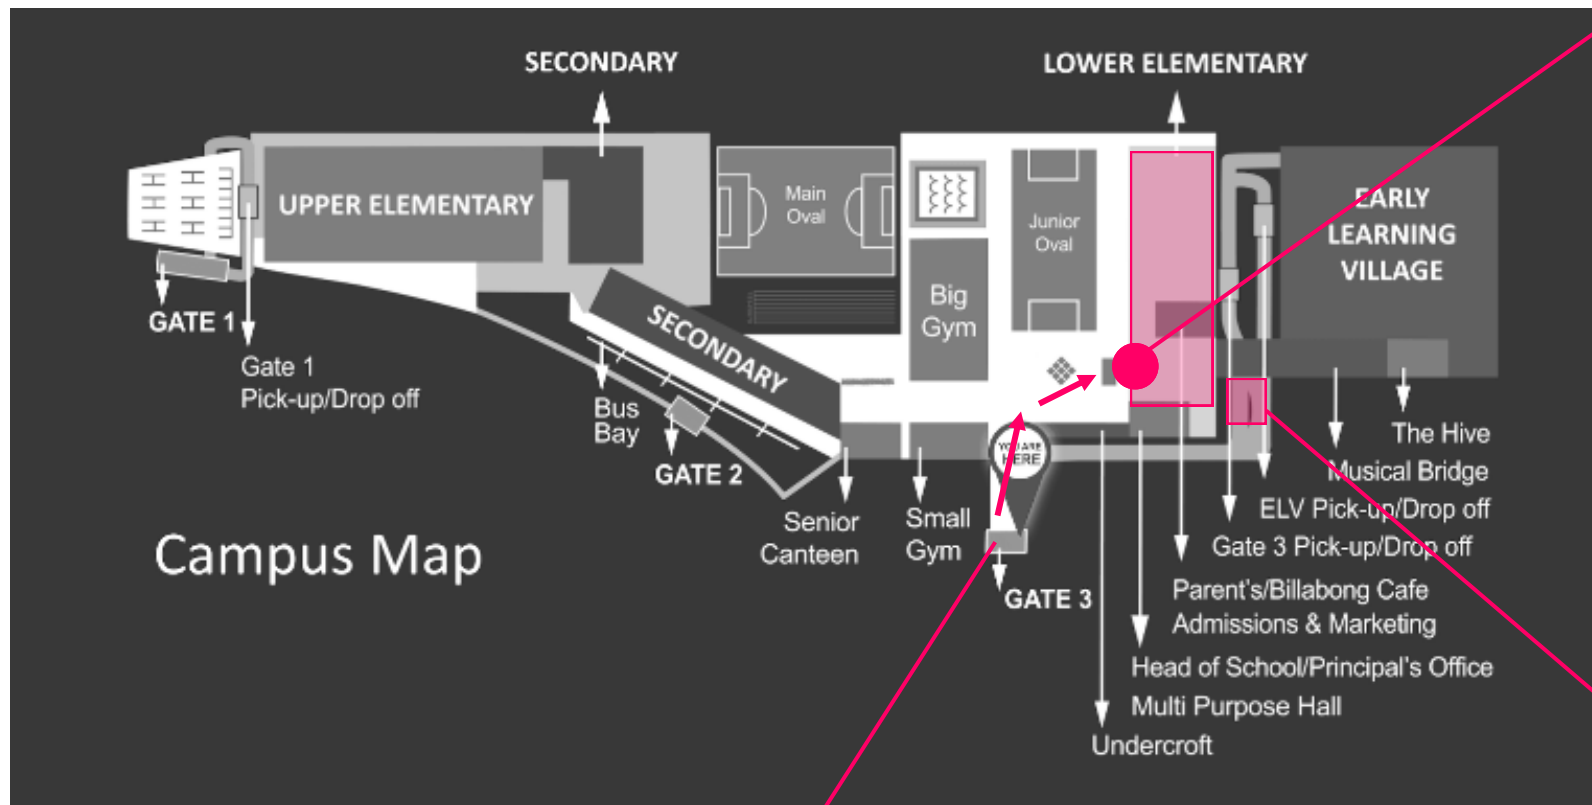

Australian International Girls Choir Room Change—Australian International School

Australian International School, 1 Lorong Chuan, Singapore 556818

AUSTRALIAN INTERNATIONAL GIRLS CHOIR

Enter via Gate 3 and show AIGC Activity Pass. Arrive to the Lower Elementary Music Rooms (D Block) on Level 2.

Basement car parking is also accessible from Gate 3; turn left to access the D4 lift to Level 2.

Further details regarding parking and public transport options are available here: <https://www.ais.com.sg/our-location/>.

Please arrive to the Lower Elementary Music Rooms in D Block.

Campus Map

Enter via Gate 3

Parking is available in the basement carpark to the left, accessible from Gate 3. Then take the D4 lift to Level 2.