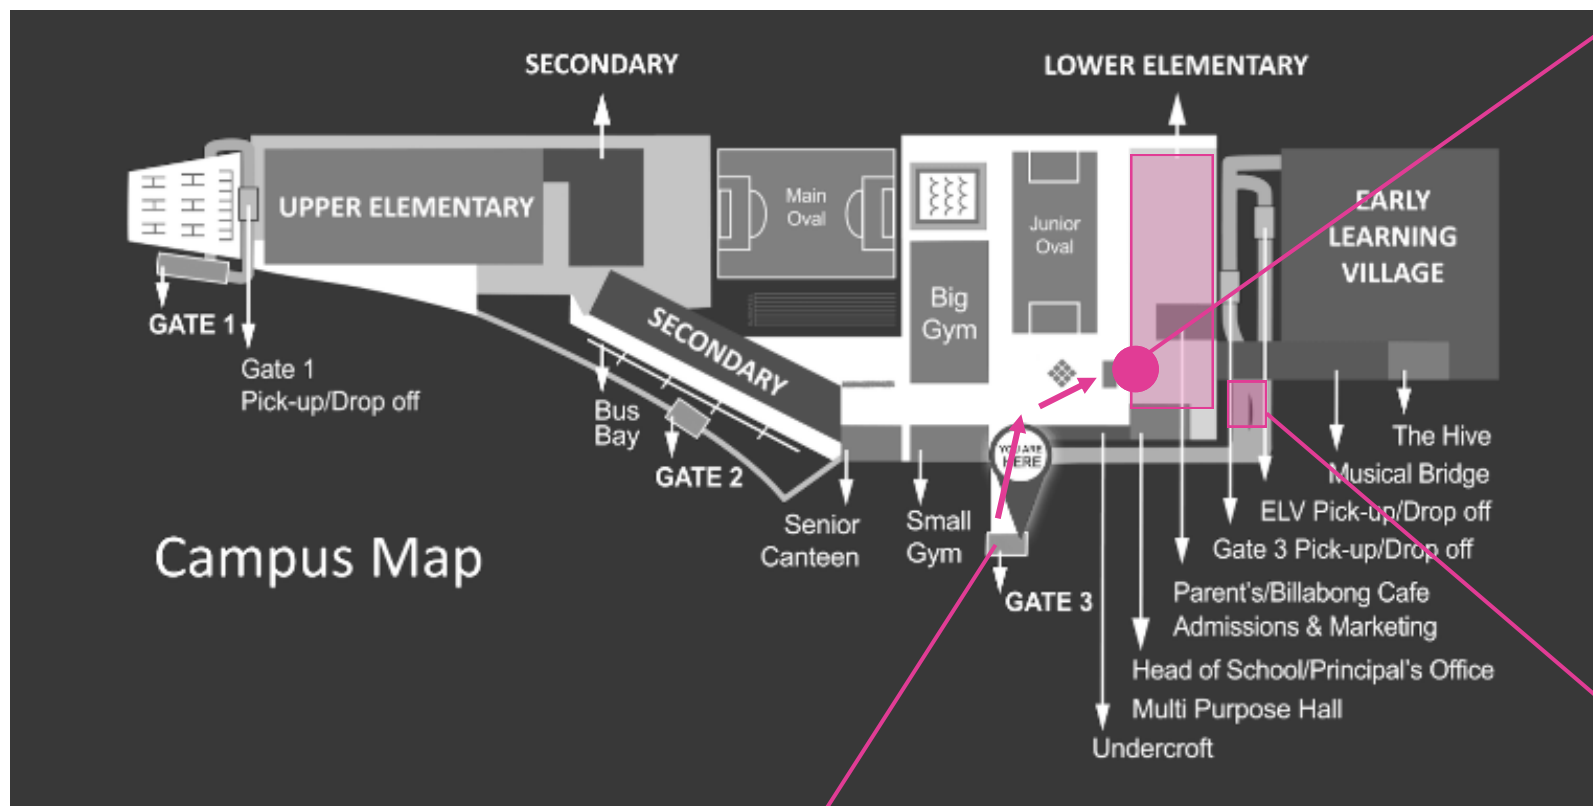

# International Girls Choir Room Change—Australian International School

Australian International School, 1 Lorong Chuan, Singapore 556818

Enter via Gate 3 and show AIGC Activity Pass. Arrive to the Lower Elementary Music Rooms (D Block) on Level 2.

Basement car parking is also accessible from Gate 3; turn left to access the D4 lift to Level 2.

Further details regarding parking and public transport options are available here: <https://www.ais.com.sg/our-location/>.

INTERNATIONAL GIRLS CHOIR

Please arrive to the Lower Elementary Music Rooms in D Block.

Campus Map

Enter via Gate 3

Parking is available in the basement carpark to the left, accessible from Gate 3. Then take the D4 lift to Level 2.